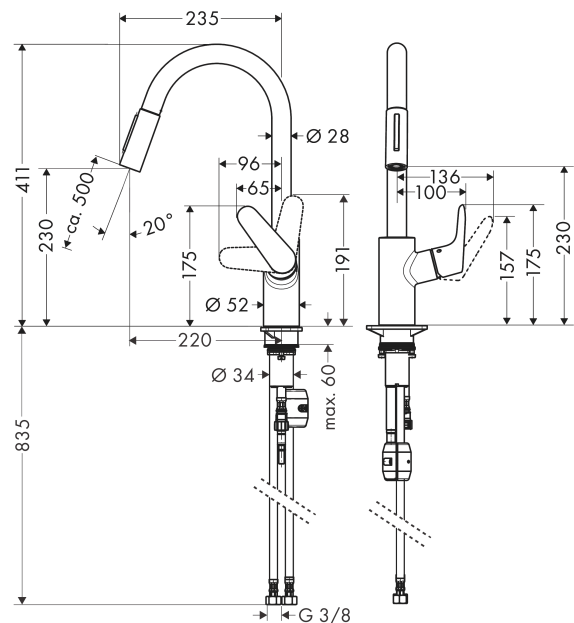

Focus M41

Single lever kitchen mixer 240, pull-out spray, 2jet

Surfaces: **Matt Black** Article Number: **31815670**

Description

product features

- ComfortZone 240
- swivel range adjustable in 2 steps to 110° or 150°
- laminar spray and shower spray
- lockable shower spray, spray returns through pressing spray diverter
- MagFit magnetic shower support
- quick connect shower hose
- connection dimension: DN15
- flow rate 9.5 l/min
- ceramic cartridge
- connection type: G 3/8 connections
- integrated non-return valve
- suitable for continuous flow water heaters

Technology

Product image

Scale drawing

Flowchart